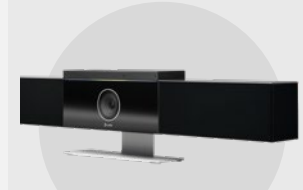

G-40T Bundle

STUDIO USB