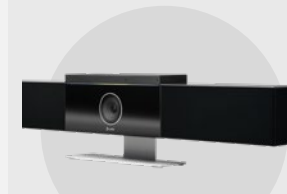

G-40T Bundle

STUDIO USB